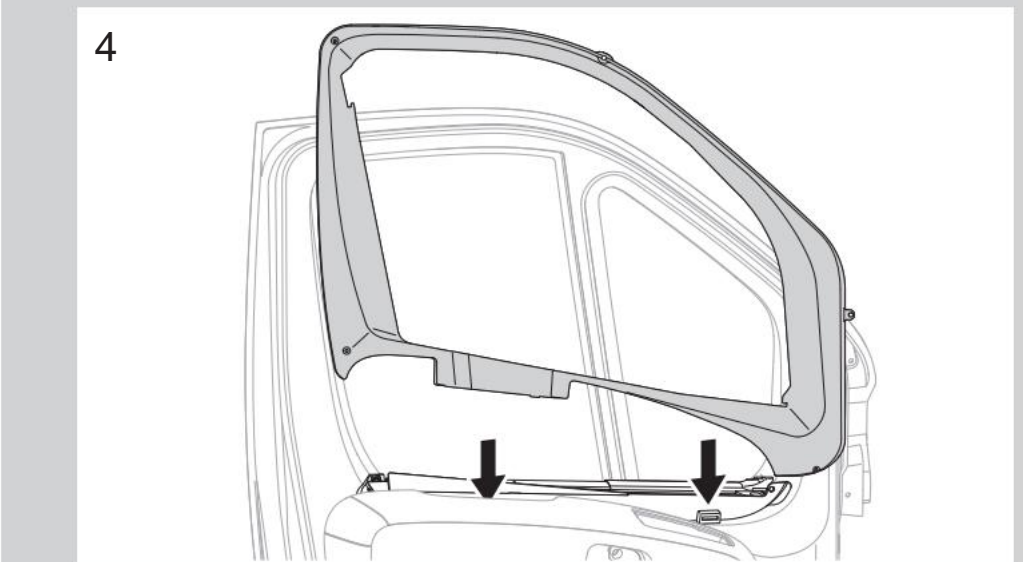

Pleated Side Blind SP 300

- Fiat Ducato Type 250, 290 (ý 07/2021)
 - Fiat Ducato Facelift (07/2021 ý)
 - Citroën Jumper/Peugeot Boxer (07/2006 ý)
- L: 9104122292, R: 9104122695, Set: 9104122616

YOUR LOCAL DEALER
dometic.com/dealer