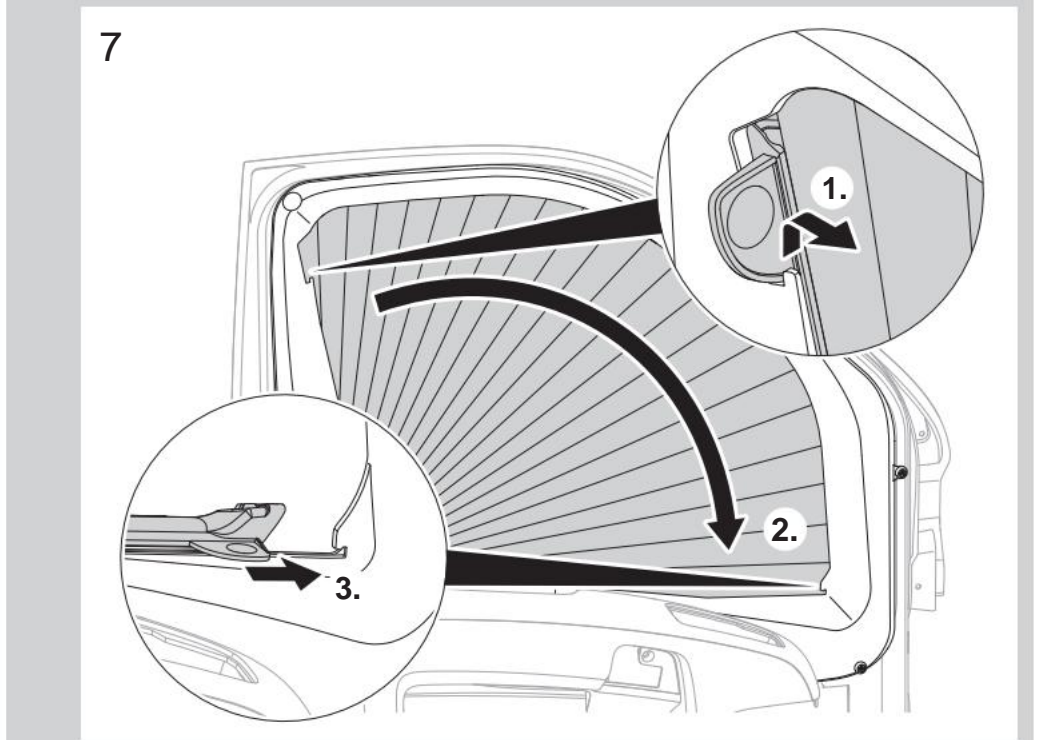

Pleated Side Blind SP 300

- Fiat Ducato Type 250, 290 (ý 07/2021)
 - Fiat Ducato Facelift (07/2021 ý)
 - Citroën Jumper/Peugeot Boxer (07/2006 ý)
- L: 9104122292, R: 9104122695, Set: 9104122616

YOUR LOCAL DEALER
dometic.com/dealer