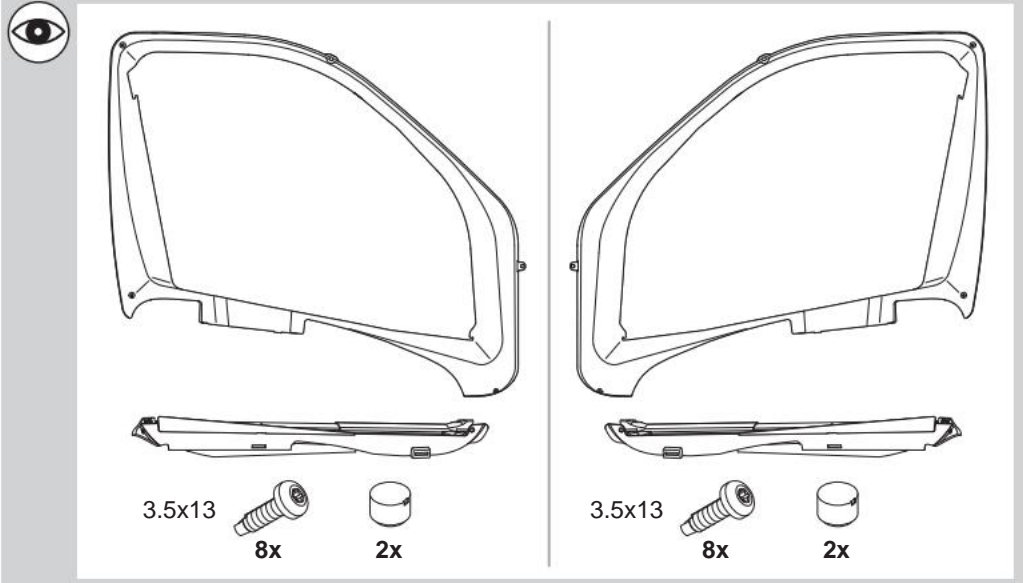

Pleated Side Blind SP 300

- Fiat Ducato Type 250, 290 (ý 07/2021)
 - Fiat Ducato Facelift (07/2021 ý)
 - Citroën Jumper/Peugeot Boxer (07/2006 ý)
- L: 9104122292, R: 9104122695, Set: 9104122616

YOUR LOCAL DEALER
dometic.com/dealer