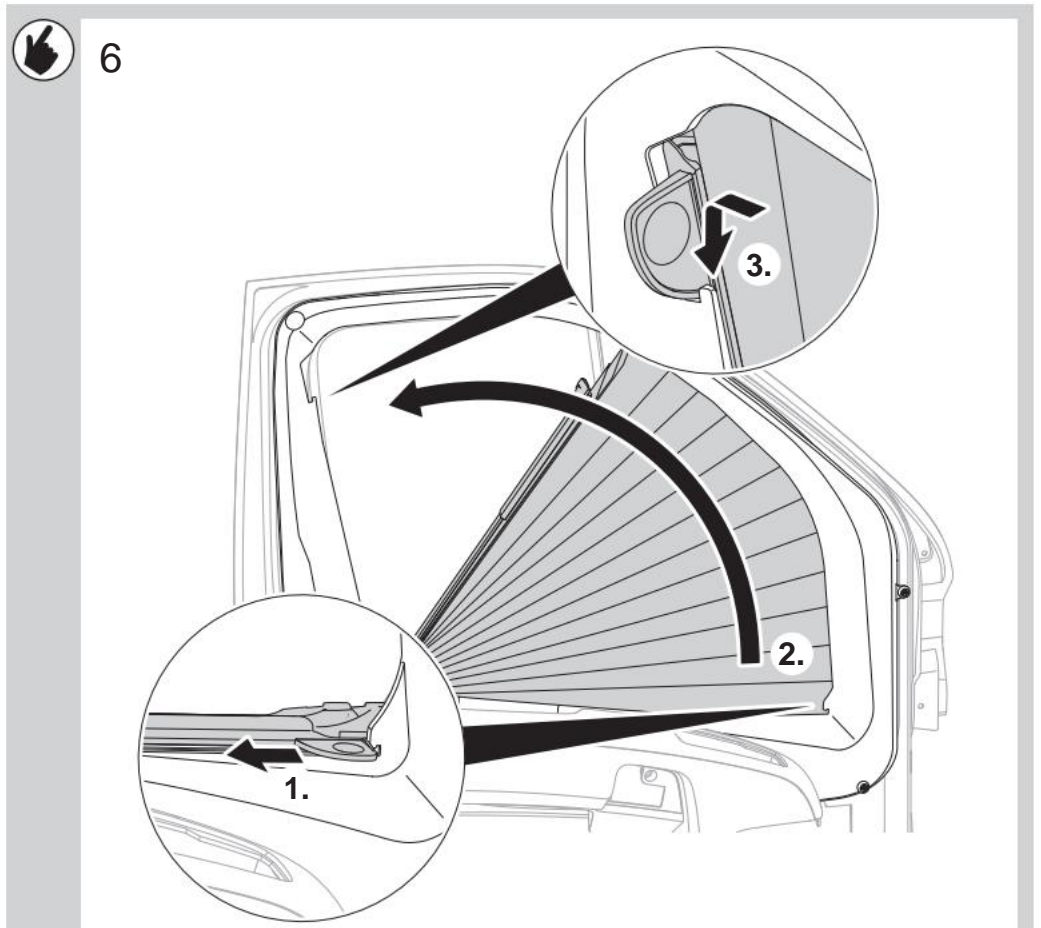

Pleated Side Blind SP 300

- Fiat Ducato Type 250, 290 (ý 07/2021)
 - Fiat Ducato Facelift (07/2021 ý)
 - Citroën Jumper/Peugeot Boxer (07/2006 ý)
- L: 9104122292, R: 9104122695, Set: 9104122616

YOUR LOCAL DEALER
dometic.com/dealer