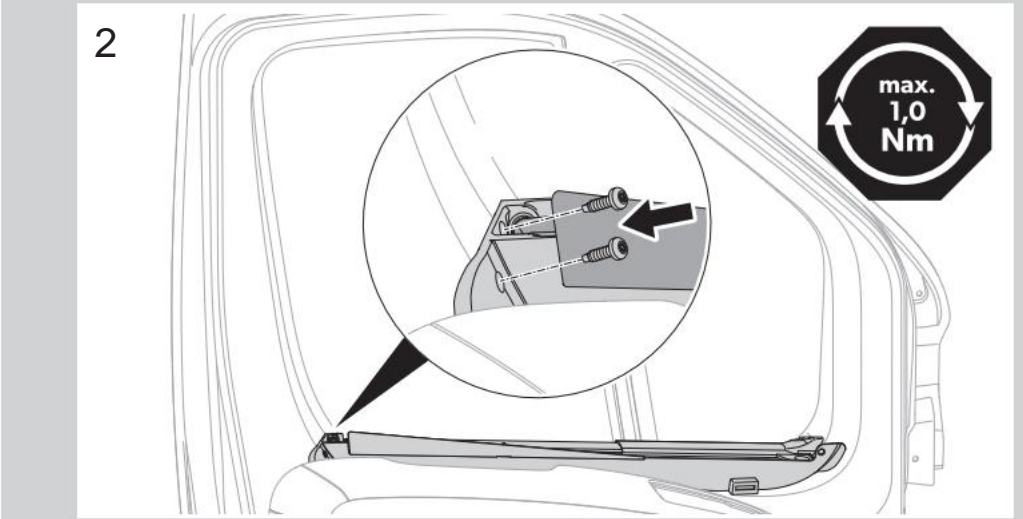

Pleated Side Blind SP 300

- Fiat Ducato Type 250, 290 (ý 07/2021)
 - Fiat Ducato Facelift (07/2021 ý)
 - Citroën Jumper/Peugeot Boxer (07/2006 ý)
- L: 9104122292, R: 9104122695, Set: 9104122616

YOUR LOCAL DEALER
dometic.com/dealer