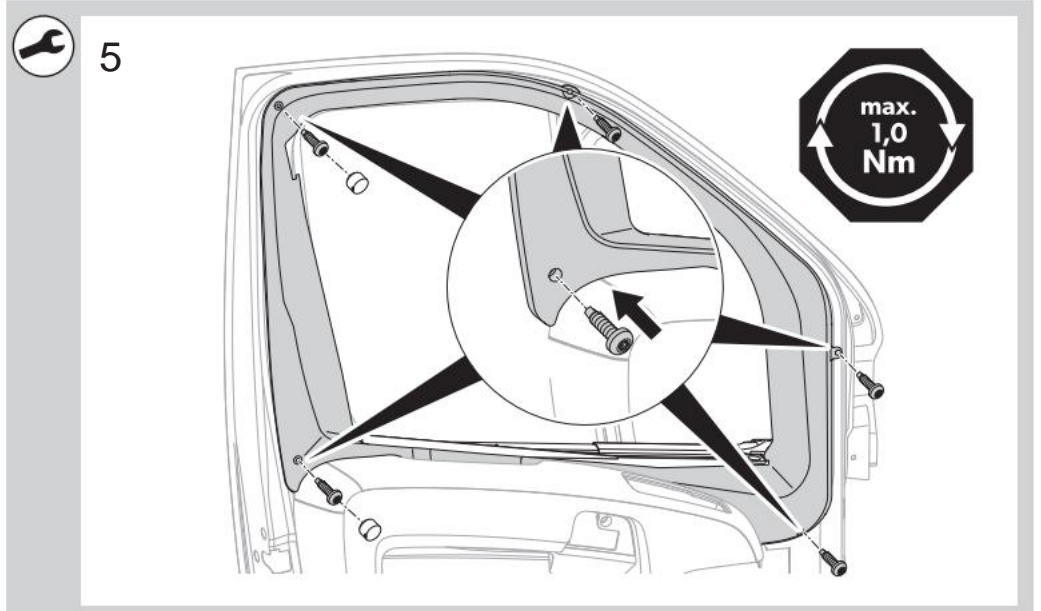

Pleated Side Blind SP 300

- Fiat Ducato Type 250, 290 (ý 07/2021)
 - Fiat Ducato Facelift (07/2021 ý)
 - Citroën Jumper/Peugeot Boxer (07/2006 ý)
- L: 9104122292, R: 9104122695, Set: 9104122616

YOUR LOCAL DEALER
dometic.com/dealer