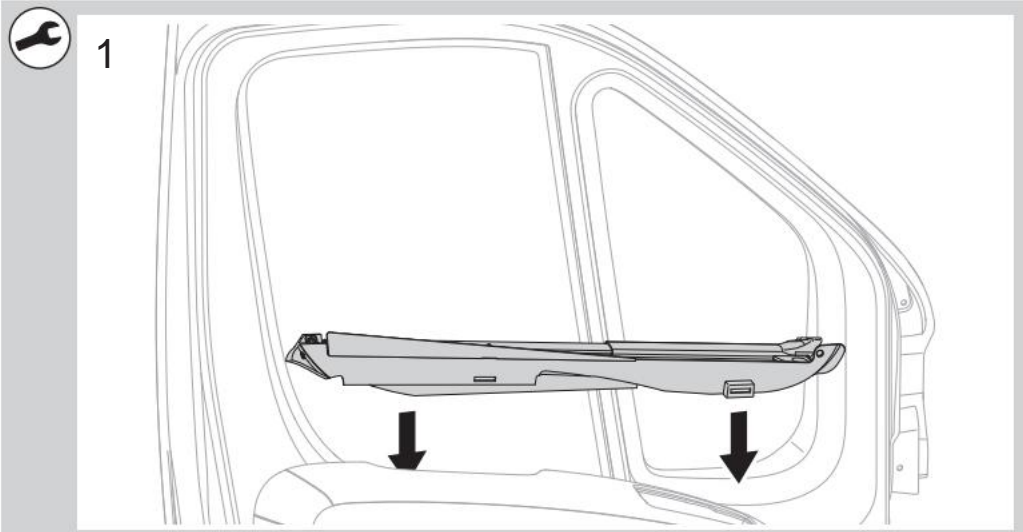

Pleated Side Blind SP 300

- Fiat Ducato Type 250, 290 (ý 07/2021)
 - Fiat Ducato Facelift (07/2021 ý)
 - Citroën Jumper/Peugeot Boxer (07/2006 ý)
- L: 9104122292, R: 9104122695, Set: 9104122616

YOUR LOCAL DEALER
dometic.com/dealer