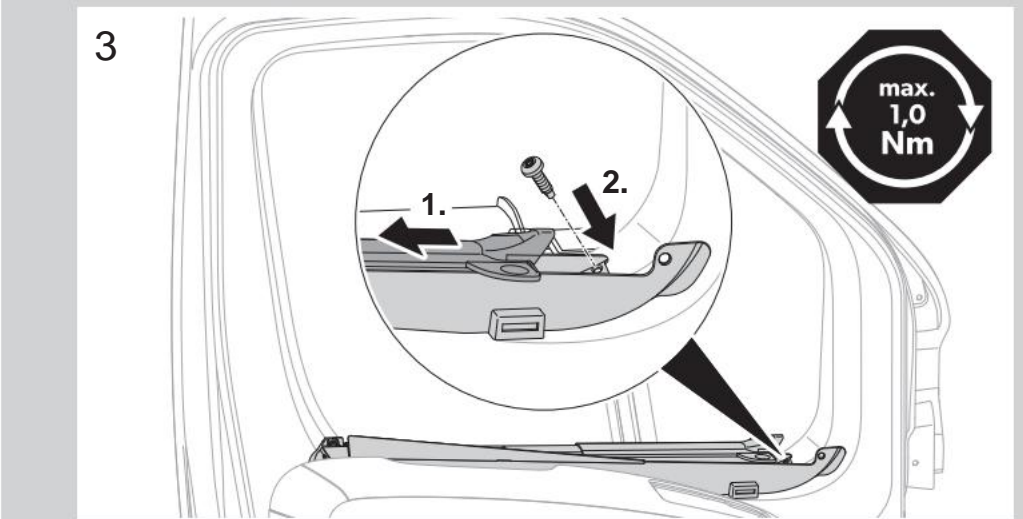

Pleated Side Blind SP 300

- Fiat Ducato Type 250, 290 (ý 07/2021)
 - Fiat Ducato Facelift (07/2021 ý)
 - Citroën Jumper/Peugeot Boxer (07/2006 ý)
- L: 9104122292, R: 9104122695, Set: 9104122616

YOUR LOCAL DEALER
dometic.com/dealer